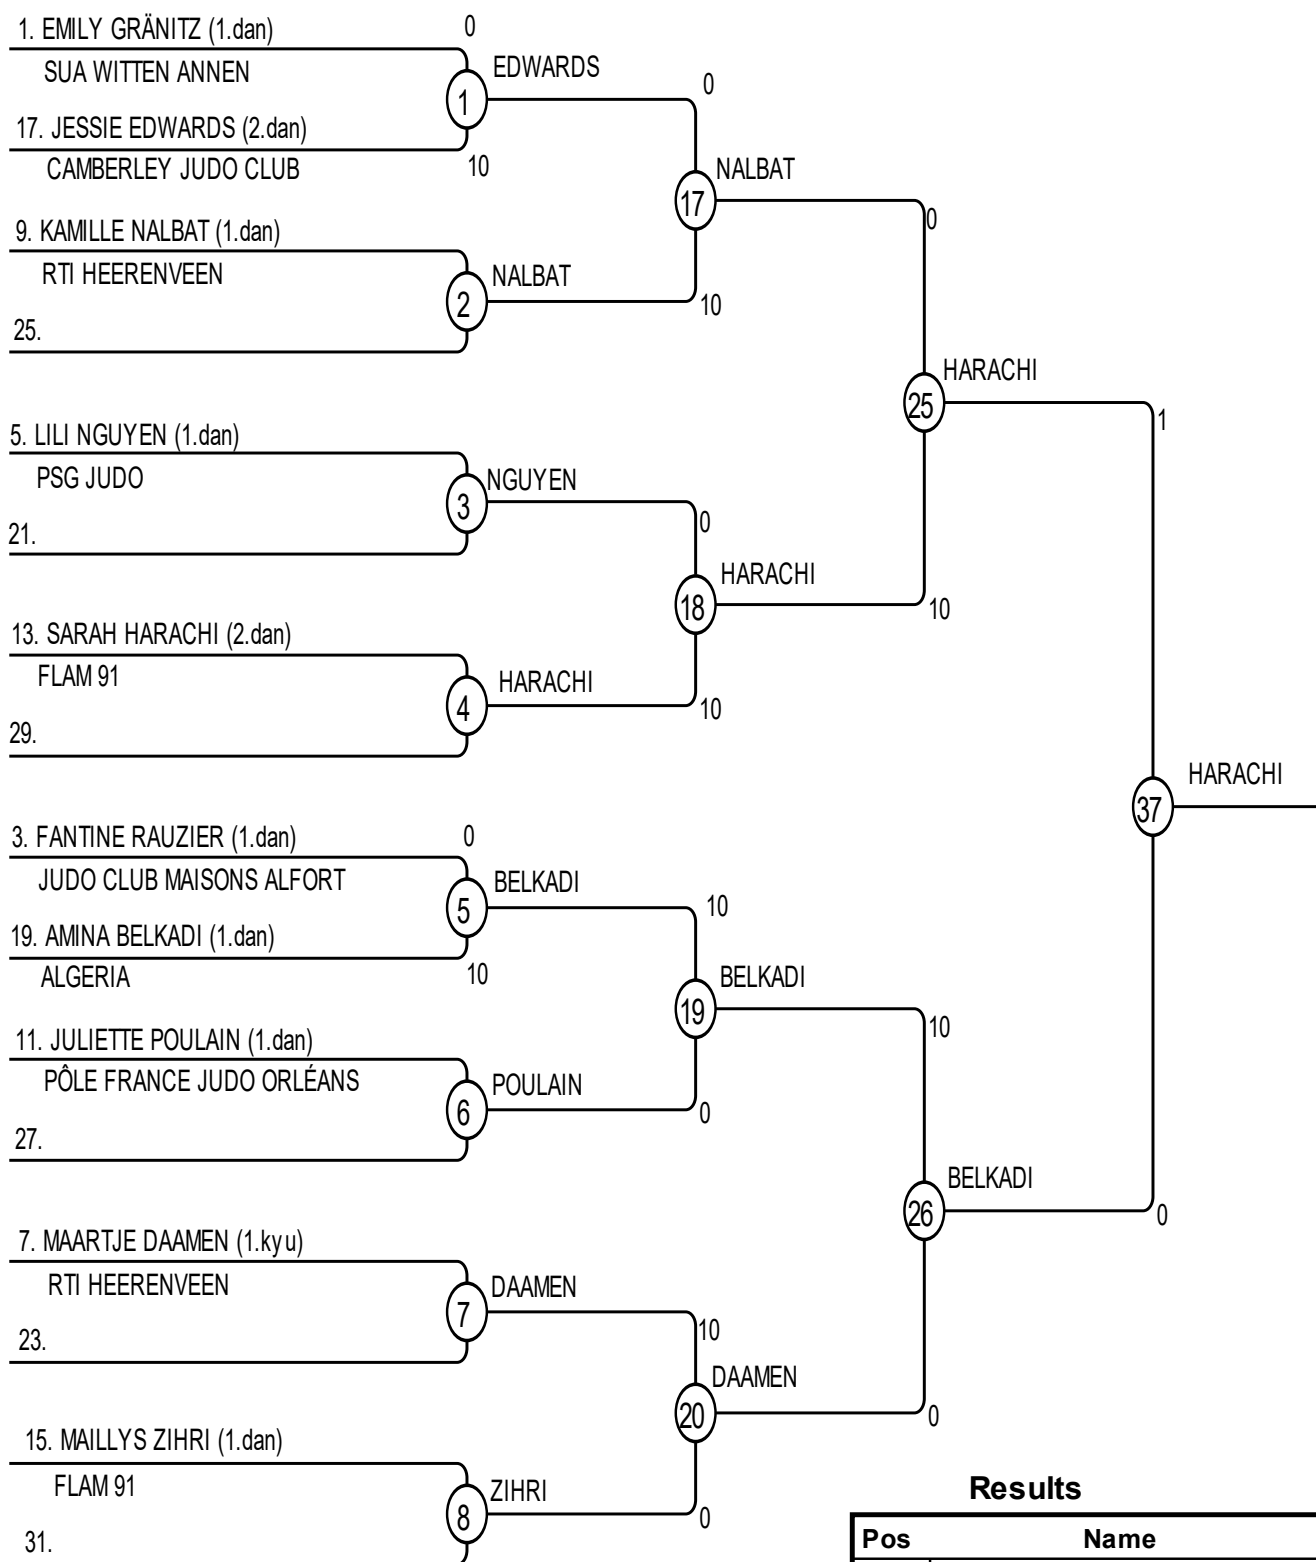

Open Herstal -63

Competitors: 20

TABLEAU A

Results

Pos	Name
1	SARAH HARACHI FLAM 91
2	MATHILDE BRIANT SGS JUDO
3	RANIA DRID MONACO
3	AMINA BELKADI ALGERIA
5	FANTINE RAUZIER JUDO CLUB MAISONS ALFORT
5	CLARA GALLUDEC JUDO CLUB MAISONS ALFORT
7	KAMILLE NALBAT RTI HEERENVEEN
7	PERRINE SAINT ETIENNE EURE JUDO

Open Herstal -63

Competitors: 20

TABLEAU B

Open Herstal -63

REPECHAGE