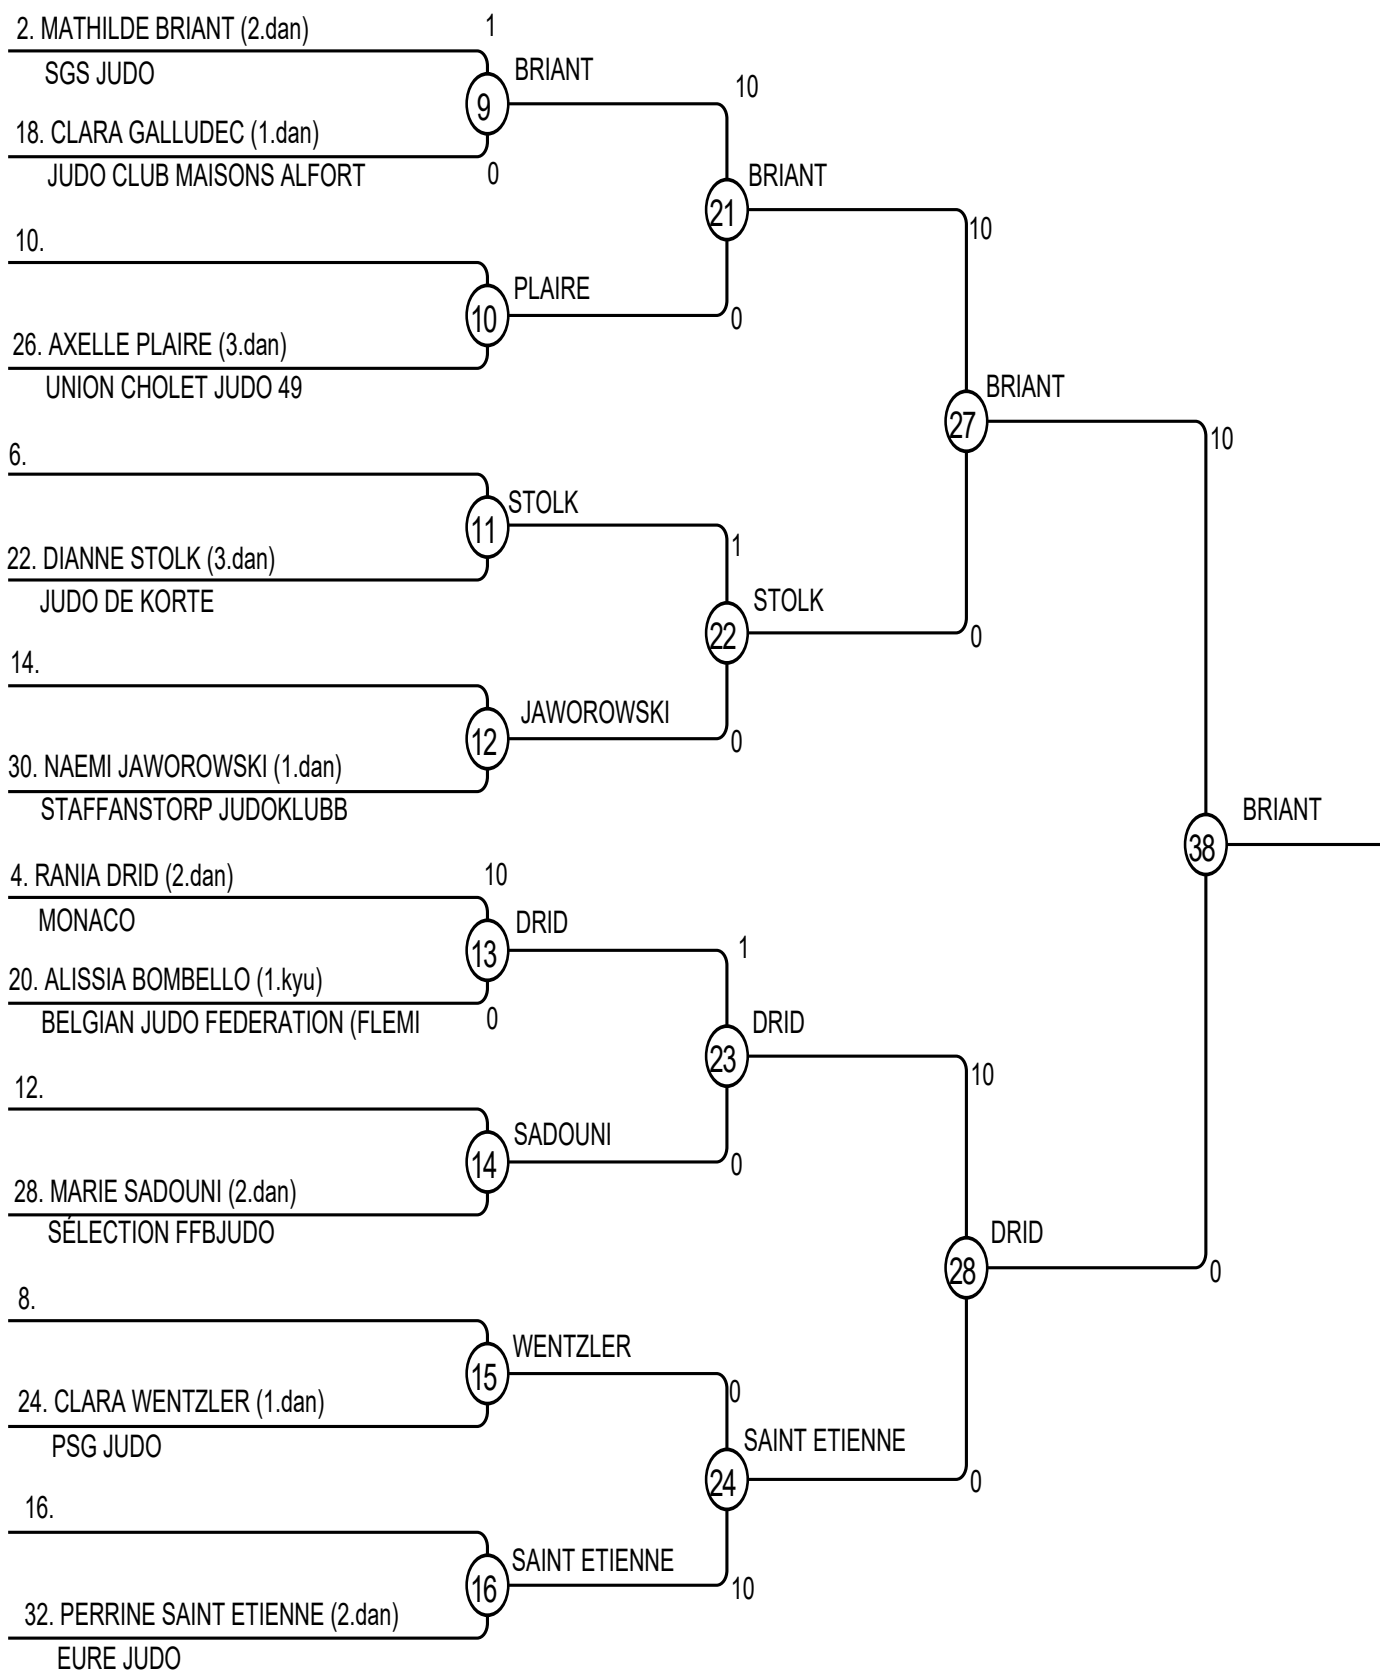

Open Herstal -63

Competitors: 20

TABLEAU A

Results

Pos	Name
1	SARAH HARACHI FLAM 91
2	MATHILDE BRIANT SGS JUDO
3	RANIA DRID MONACO
3	AMINA BELKADI ALGERIA
5	FANTINE RAUZIER JUDO CLUB MAISONS ALFORT
5	CLARA GALLUDEC JUDO CLUB MAISONS ALFORT
7	KAMILLE NALBAT RTI HEERENVEEN
7	PERRINE SAINT ETIENNE EURE JUDO

Open Herstal -63

Competitors: 20

TABLEAU B

Open Herstal -63

REPECHAGE